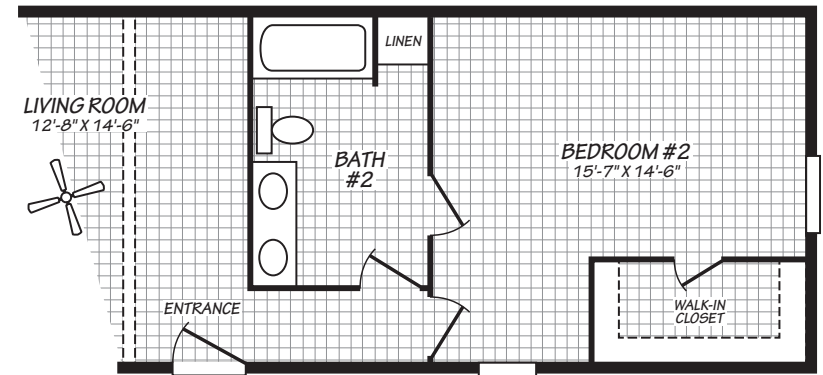

PALM HARBOR

OPT. GLAMOUR BATH

OPT. 2 BEDROOM PLAN

MODEL 16763T

3 Bedroom • 2 Bath • 1,178 Square Feet

©2024 FLEETWOOD HOMES INC. ALL RIGHTS RESERVED

Important: Because we continually update and modify our products, it is important for you to know that our brochures and literature are for illustrative purposes only. **ILLUSTRATIONS MAY SHOW OPTIONAL FEATURES.** All information contained herein may vary from the actual home we build. Dimensions are nominal length and width measurements are from exterior wall to exterior wall. We reserve the right to make changes at any time, without notice or obligation, in prices, colors, materials, specifications, features and models. Please check with your retailer for specific information about the home you select.