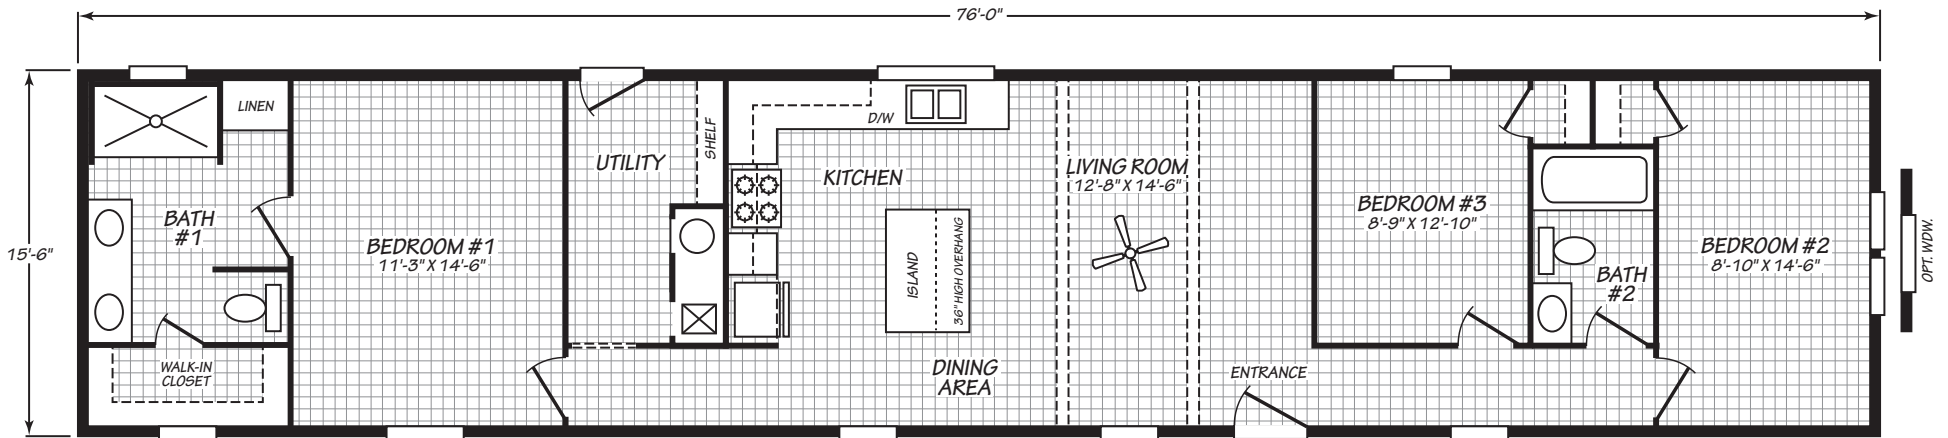

PALM HARBOR

OPT. GLAMOUR BATH

OPT. 2 BEDROOM PLAN

MODEL 16763T

3 Bedroom • 2 Bath • 1,178 Square Feet

©2024 FLEETWOOD HOMES INC. ALL RIGHTS RESERVED

Important: Because we continually update and modify our products, it is important for you to know that our brochures and literature are for illustrative purposes only. **ILLUSTRATIONS MAY SHOW OPTIONAL FEATURES.** All information contained herein may vary from the actual home we build. Dimensions are nominal length and width measurements are from exterior wall to exterior wall. We reserve the right to make changes at any time, without notice or obligation, in prices, colors, materials, specifications, features and models. Please check with your retailer for specific information about the home you select.