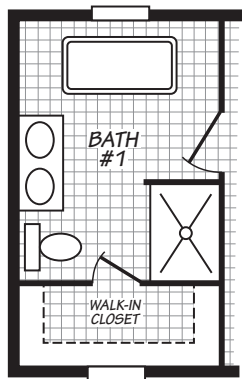

PALM HARBOR

OPT. GLAMOUR BATH

OPT. 2 BEDROOM PLAN

MODEL 16763T

3 Bedroom • 2 Bath • 1,178 Square Feet

©2024 FLEETWOOD HOMES INC. ALL RIGHTS RESERVED

Important: Because we continually update and modify our products, it is important for you to know that our brochures and literature are for illustrative purposes only. **ILLUSTRATIONS MAY SHOW OPTIONAL FEATURES.** All information contained herein may vary from the actual home we build. Dimensions are nominal length and width measurements are from exterior wall to exterior wall. We reserve the right to make changes at any time, without notice or obligation, in prices, colors, materials, specifications, features and models. Please check with your retailer for specific information about the home you select.